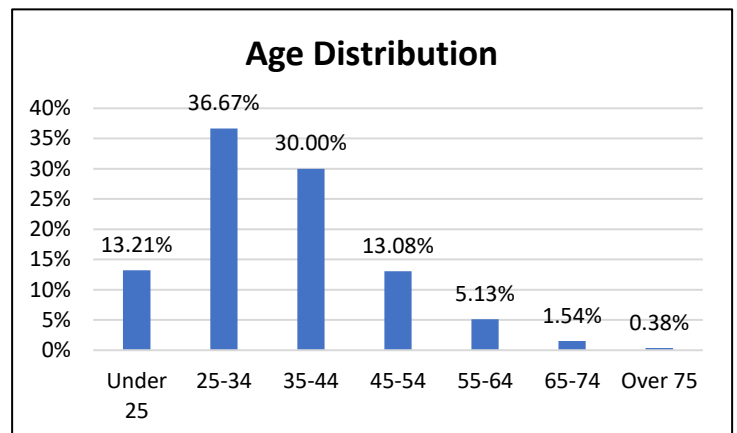

Pretrial Services Weekly Report

Electronic Monitoring Population Demographics 12/29/2023

Curfew Only population:	877
Bischof Law Only population:	713
Cases with Curfew and Bischof Law Supervision*	67

Curfew

Bischof Law

* 67 individuals are supervised under Curfew and Bischof Law. These individuals are reflected in both the Curfew and Bischof Law graphs