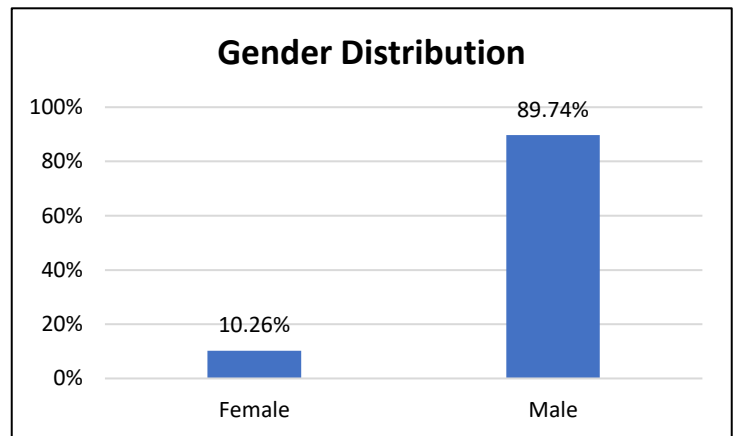

Pretrial Services Weekly Report

Electronic Monitoring Population Demographics 12/29/2023

Curfew Only population:	877
Bischof Law Only population:	713
Cases with Curfew and Bischof Law Supervision*	67

Curfew

Bischof Law

* 67 individuals are supervised under Curfew and Bischof Law. These individuals are reflected in both the Curfew and Bischof Law graphs