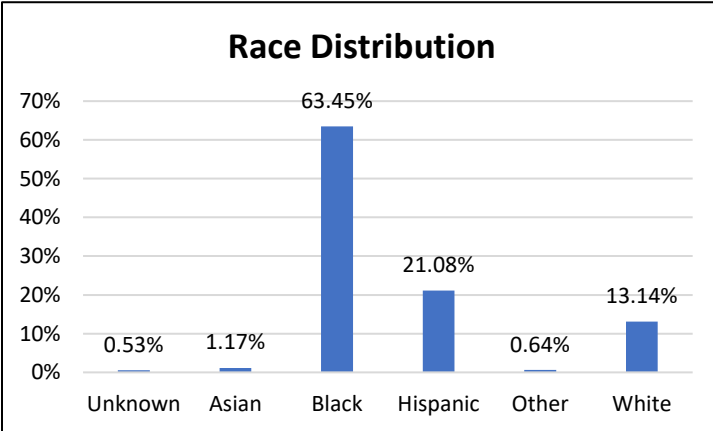

Pretrial Services Weekly Report

Electronic Monitoring Population Demographics 12/29/2023

Curfew Only population:	877
Bischof Law Only population:	713
Cases with Curfew and Bischof Law Supervision*	67

Curfew

Bischof Law

* 67 individuals are supervised under Curfew and Bischof Law. These individuals are reflected in both the Curfew and Bischof Law graphs