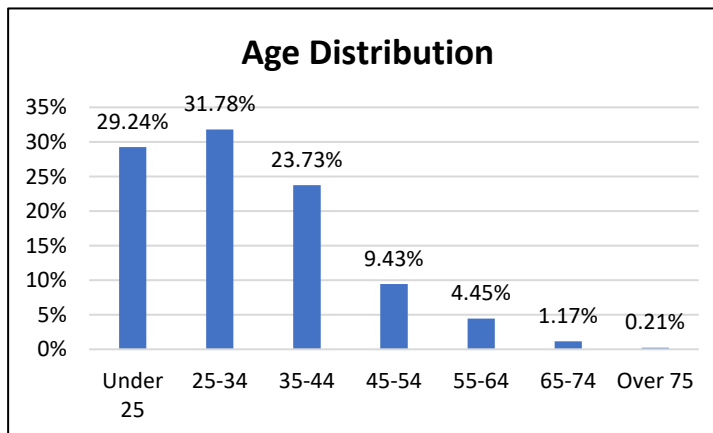

Pretrial Services Weekly Report

Electronic Monitoring Population Demographics 12/29/2023

Curfew Only population:	877
Bischof Law Only population:	713
Cases with Curfew and Bischof Law Supervision*	67

Curfew

Bischof Law

* 67 individuals are supervised under Curfew and Bischof Law. These individuals are reflected in both the Curfew and Bischof Law graphs