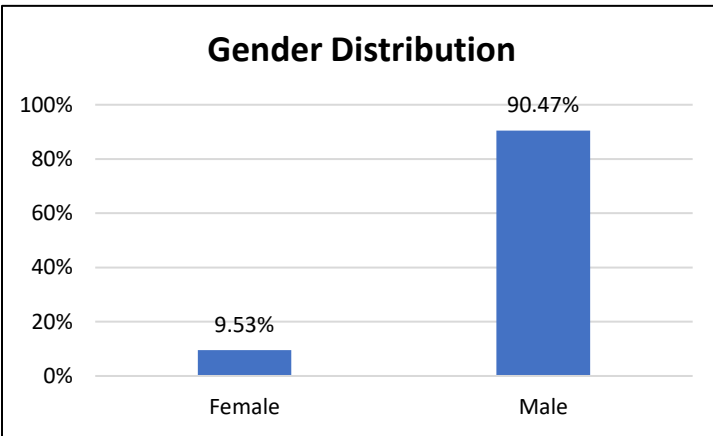

Pretrial Services Weekly Report

Electronic Monitoring Population Demographics 12/29/2023

Curfew Only population:	877
Bischof Law Only population:	713
Cases with Curfew and Bischof Law Supervision*	67

Curfew

Bischof Law

* 67 individuals are supervised under Curfew and Bischof Law. These individuals are reflected in both the Curfew and Bischof Law graphs