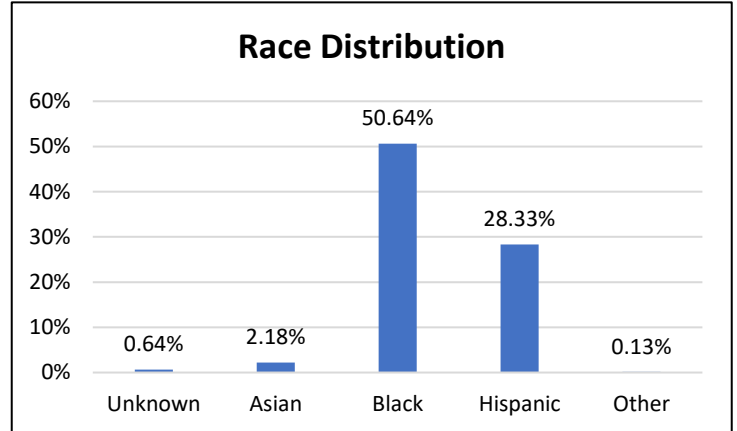

Pretrial Services Weekly Report

Electronic Monitoring Population Demographics 12/29/2023

Curfew Only population:	877
Bischof Law Only population:	713
Cases with Curfew and Bischof Law Supervision*	67

Curfew

Bischof Law

* 67 individuals are supervised under Curfew and Bischof Law. These individuals are reflected in both the Curfew and Bischof Law graphs